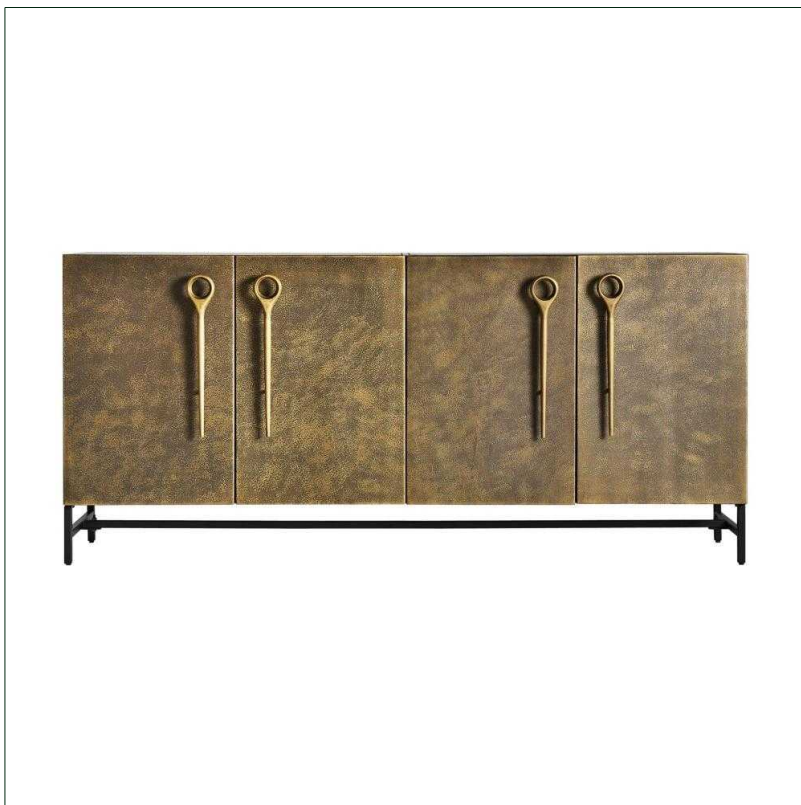

Ref. 32120 BOULOIRE SIDEBORD

COMPOSITION

Iron

DIMENSIONS

Measurements (length x width x height):
180 x 45 x 83 cm.

Weight:
68,5 kg.

Number of doors:
4

Interior space:
88X41X62 PUERTAS cm.

Number of shelves:
2

Type of shelves:
fixed

Height between shelves:
30 cm.

Max. Weight per shelf:
15 kg.

Legs dimensions:
2x2x16 cm.

Space between legs:
1,76x38 cm.

Board thickness:
2 cm.

Detachable parts:
legs