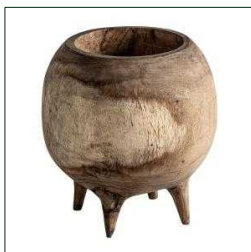

Ref. 32517 RIMINI PLANT POT

UNIQUE PIECE

COMPOSITION

Suar wood

DIMENSIONS

Measurements (length x width x height):
28 x 28 x 30 cm.

Weight:
4,5 kg.

Packaging	Type	Units/Box	Content	Volume	Length	Wide	High	Weigth (Kg)
	CARTON	1	PRODUCT	0.027	30	30	30	7,6