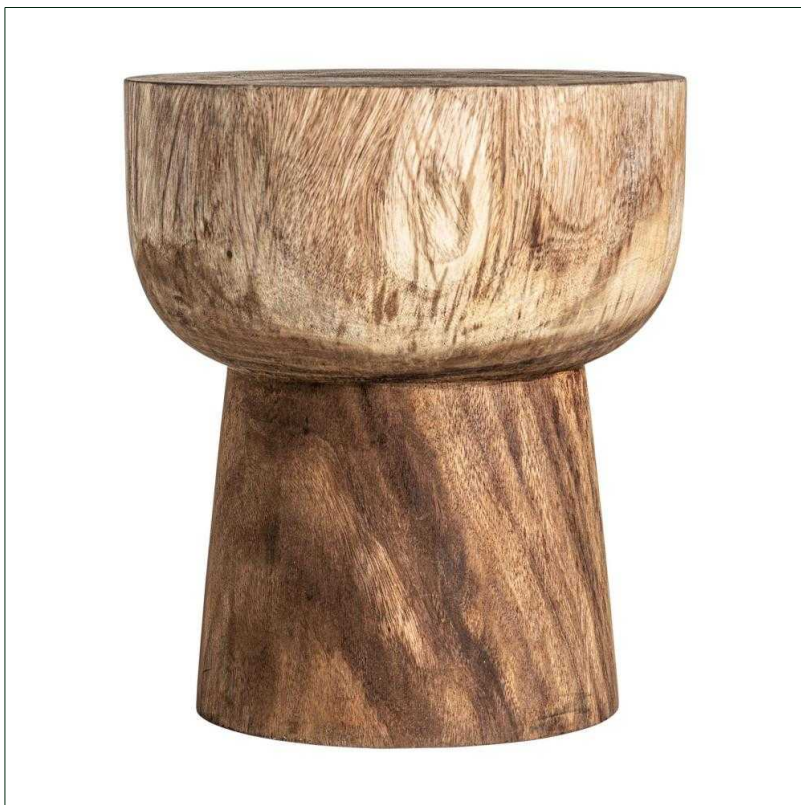

Ref. 32518 RIMINI SIDE TABLE

UNIQUE PIECE

COMPOSITION

Suar wood

DIMENSIONS

Measurements (length x width x height):
40 x 40 x 45 cm.

Weight:
28,4 kg.

Legs dimensions:
30X30X25 cm.