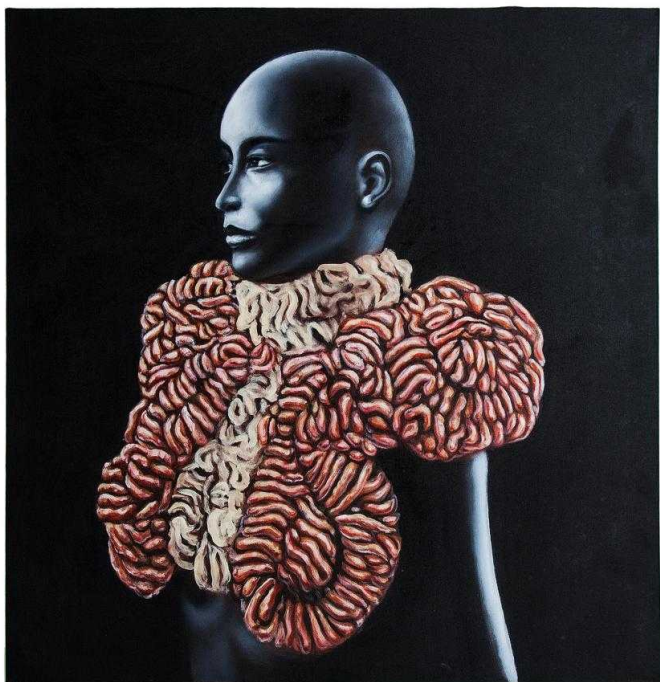

Ref. 27352 ILEA CANVAS

COMPOSITION

Canvas

DIMENSIONS

Measurements (length x width x height):
120 x 4 x 120 cm.

Weight:
3,2 kg.

Packaging	Type	Units/Box	Content	Volume	Length	Wide	High	Weigth (Kg)
	CARTON	1		0.0938	1.25	06	1.25	5,0