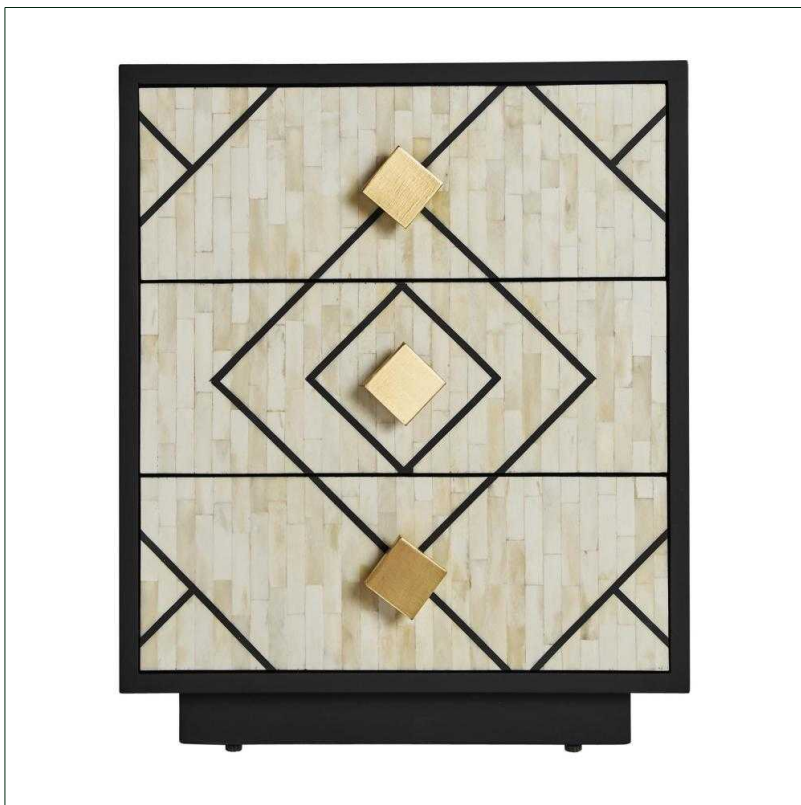

## Ref. 31914 CHARMES BEDSIDE TABLE

### COMPOSITION

Iron combined with bone.

### DIMENSIONS

Measurements (length x width x height):  
50 x 35 x 60 cm.

Weight:  
25,3 kg.

Number of drawers:  
3

Interior drawers:  
41x25x11 cm.

Legs dimensions:  
ZOCALO 40x30x5 cm.

Board thickness:  
2 cm.