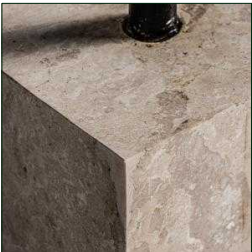

Packaging	Type	Units/Box	Content	Volume	Length	Wide	High	Weigth (Kg)
	CARTON	1	PRODUCT	0.2723	41	41	1.62	65,7