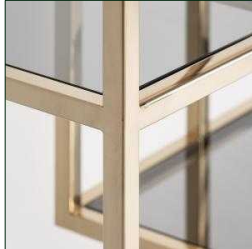

Packaging	Type	Units/Box	Content	Volume	Length	Wide	High	Weigth (Kg)
	CARTON	1		0.0182	38	32	15	15,2
	CARTON	1	PRODUCT	0.9839	2.48	35	1.15	34,2