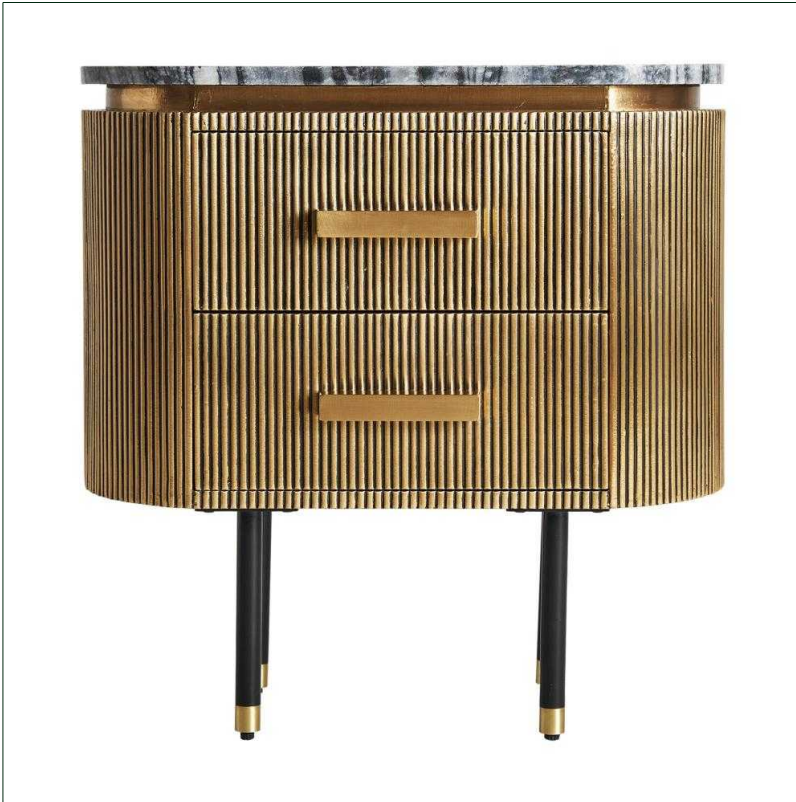

Ref. 31901 VALBRUNA BEDSIDE TABLE

COMPOSITION

Iron combined with marble.

DIMENSIONS

Measurements (length x width x height):
65 x 35 x 68 cm.

Weight:
37,7 kg.

Number of drawers:
2

Interior drawers:
34x27x15 cm.

Legs dimensions:
2,5x2,5x23 cm.

Space between legs:
LARGO 27cm ANCHO 18 cm.

Edge table to leg:
5,5 cm.

Board thickness:
2 cm.

Detachable parts:
legs

Supported Weight:
40 kg.

Cleaning instructions:

Marble: It's always recommended to wipe spills of liquids immediately that may cause a permanent stain and also recommended to avoid using acidic products on marble (such as vinegar or acidic disinfectants) due to this porous nature of marble. Metal: Clean with a wet cloth with soap and watter