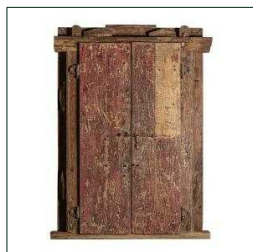

Ref. 32741 LEANDRA DOOR

UNIQUE PIECE / ANTIQUITY

COMPOSITION

Mango wood

DIMENSIONS

Measurements (length x width x height):
161 x 23 x 222 cm.

Weight:
165,5 kg.

Detachable parts:
structure