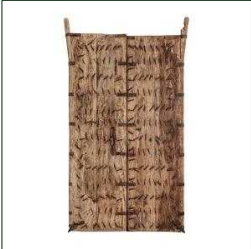

Packaging	Type	Units/Box	Content	Volume	Length	Wide	High	Weigth (Kg)
	CARTON	1	PRODUCT	0.2083	1.86	16	70	45,0
	CARTON	1		0.1897	1.86	15	68	48,0