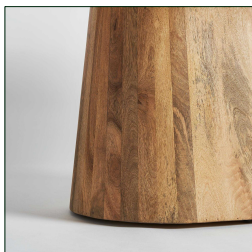

Packaging	Type	Units/Box	Content	Volume	Length	Wide	High	Weigth (Kg)
	CARTON	1	PRODUCT	0.3919	82	59	81	30,7
	CAJA	1	TABLERO	0.2194	2.05	1.07	10	40,7