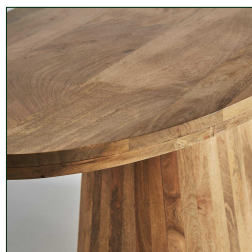

Packaging	Type	Units/Box	Content	Volume	Length	Wide	High	Weigth (Kg)
	CARTON	1	PRODUCT	0.3919	82	59	81	30,7
	CAJA	1	TABLERO	0.2194	2.05	1.07	10	40,7