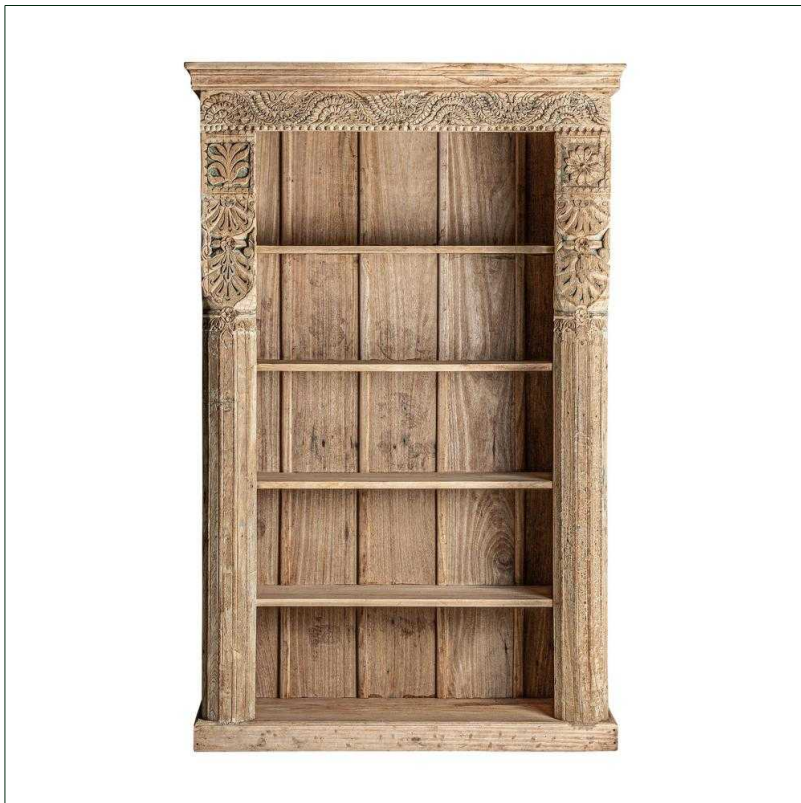

Ref. 32273 TEDIM BOOKCASE

UNIQUE PIECE

COMPOSITION

Mango wood combined with teak wood.

DIMENSIONS

Measurements (length x width x height):
120 x 50 x 195 cm.

Weight:
151,2 kg.

Interior space:
79X35X163 cm.

Number of shelves:
4

Type of shelves:
fixed

Height between shelves:
30 cm.

Max. Weight per shelf:
15 kg.

Legs dimensions:
ZOCALO 15 cm.

Board thickness:
2,5 cm.

Supported Weight:
80 kg.

Packaging	Type	Units/Box	Content	Volume	Length	Wide	High	Weigth (Kg)
	CARTON	1	PRODUCT	1.5288	1.30	56	2.10	135,0