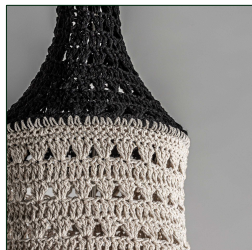

Packaging	Type	Units/Box	Content	Volume	Length	Wide	High	Weigth (Kg)
	CARTON	1	PRODUCT	0.03	50	50	12	1,8