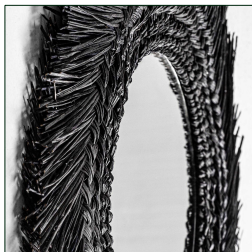

Packaging	Type	Units/Box	Content	Volume	Length	Wide	High	Weigth (Kg)
	CARTON	1	PRODUCT	0.0311	72	06	72	2,3