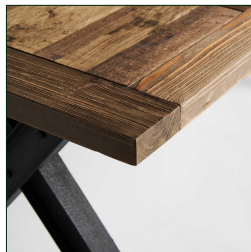

Packaging	Type	Units/Box	Content	Volume	Length	Wide	High	Weigth (Kg)
	CARTON	1		0.0318	1.47	24	09	4,5
	CAJA	1	PATA 1	0.0626	92	09	76	57,5
	CAJA	1	PATA 2	0.0626	92	09	76	57,5
	CAJA	1	TAPA	0.2152	2.05	1.05	10	57,5