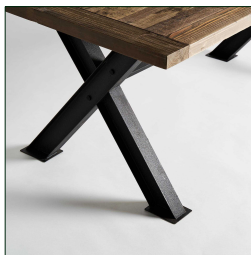

Packaging	Type	Units/Box	Content	Volume	Length	Wide	High	Weigth (Kg)
	CARTON	1		0.0318	1.47	24	09	4,5
	CAJA	1	PATA 1	0.0626	92	09	76	57,5
	CAJA	1	PATA 2	0.0626	92	09	76	57,5
	CAJA	1	TAPA	0.2152	2.05	1.05	10	57,5