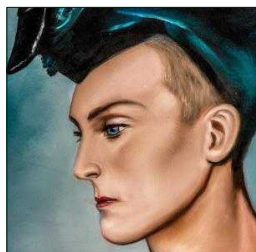

Ref. 25516 BARAN CANVAS

COMPOSITION

Canvas

DIMENSIONS

Measurements (length x width x height):
140 x 4 x 180 cm.

Weight:
4,3 kg.

Anchor mode:
NO LLEVA

<u>Packaging</u>	Type	Units/Box	Content	Volume	Length	Wide	High	Weigth (Kg)
	CARTON	1		0.1629	1.46	06	1.86	6,0