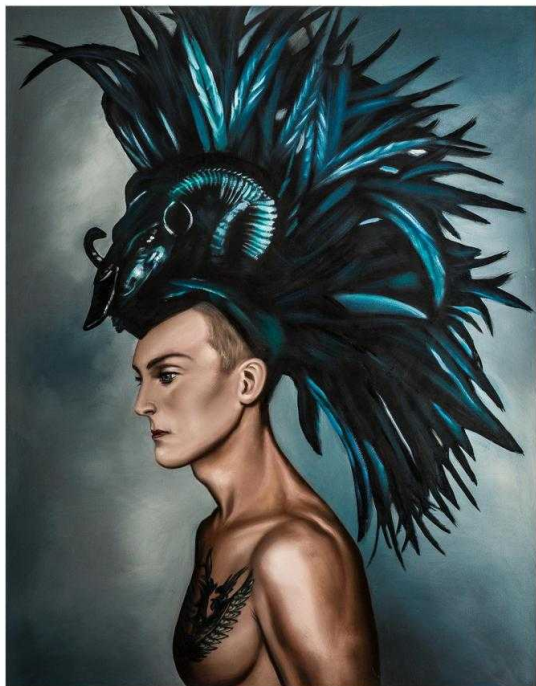

Ref. 25516 BARAN CANVAS

COMPOSITION

Canvas

DIMENSIONS

Measurements (length x width x height):
140 x 4 x 180 cm.

Weight:
4,3 kg.

Anchor mode:
NO LLEVA

<u>Packaging</u>	Type	Units/Box	Content	Volume	Length	Wide	High	Weigth (Kg)
	CARTON	1		0.1629	1.46	06	1.86	6,0