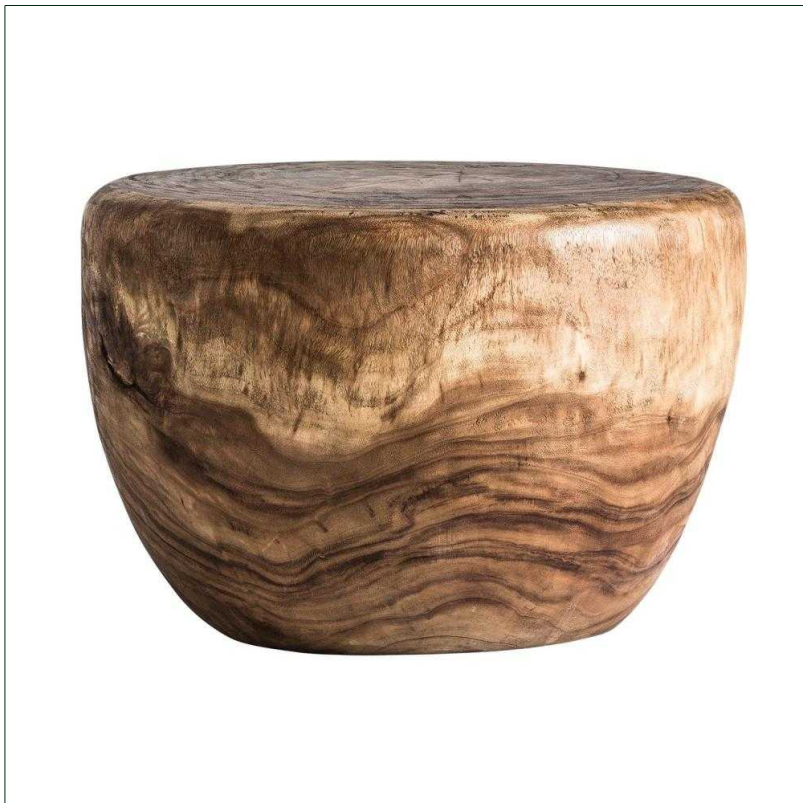

Ref. 24851 CHITSA SIDE TABLE

UNIQUE PIECE

COMPOSITION

Tropical wood

Artisanal hand made. Differences in shades, tones or certain imperfections (knots, marks, cracks) are considered as a added value that makes this piece as unique.

DIMENSIONS

Measurements (length x width x height):
50 x 50 x 47 cm.

Weight:
61,0 kg.

<u>Packaging</u>	Type	Units/Box	Content	Volume	Length	Wide	High	Weigth (Kg)
	CARTON	1	PRODUCT	0.1352	52	52	50	64,2