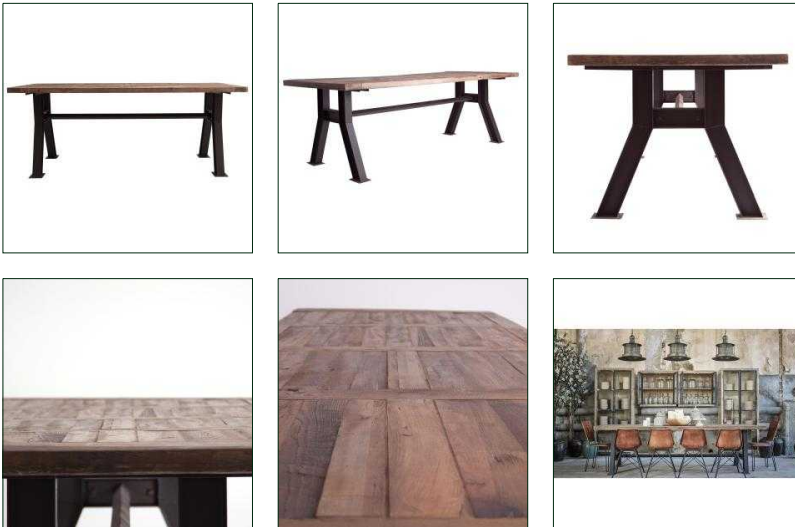

Ref. 24088 PINSK DINING TABLE

COMPOSITION

Recycled pine wood combined with iron.

Artisanal hand made. Differences in shades, tones or certain imperfections (knots, marks, cracks) are considered as a added value that makes this piece as unique.

DIMENSIONS

Measurements (length x width x height):
280 x 100 x 78 cm.

Weight:
128,0 kg.

Legs dimensions:
90x12x75 cm.

Space between legs:
210 cm.

Board thickness:
6 cm.

Number of diners:
8

Supported Weight:
200 kg.