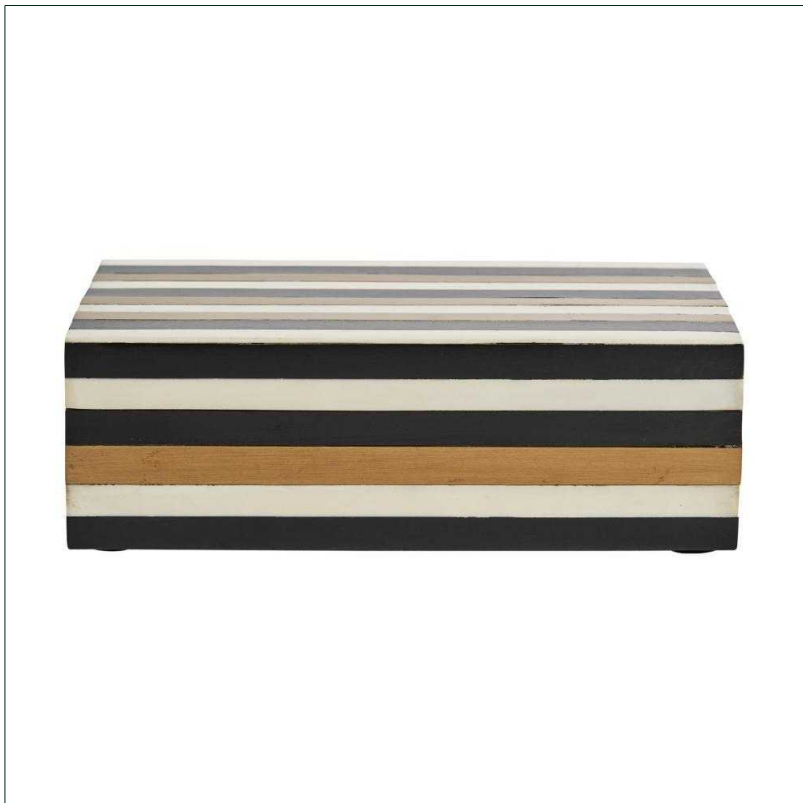

Ref. 32099 RAHEL BOX

COMPOSITION

Bone combined with resin.

DIMENSIONS

Measurements (length x width x height):
20 x 13 x 7 cm.

Weight:
0,6 kg.

Packaging	Type	Units/Box	Content	Volume	Length	Wide	High	Weigth (Kg)
	CARTON	1	PRODUCT	0.008	19	14	30	0,8