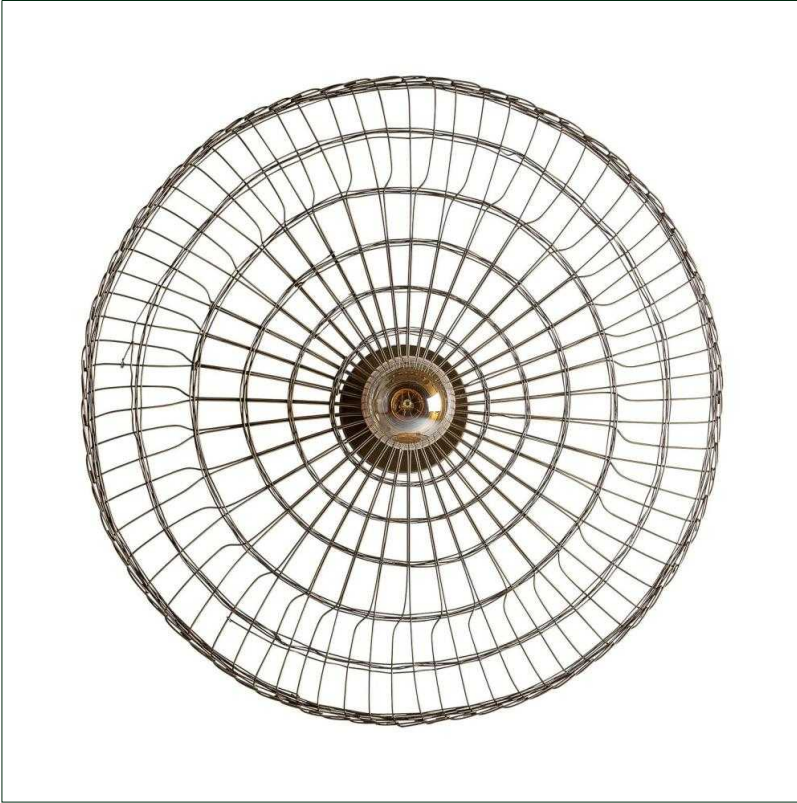

Ref. 28897 WALL LAMP

COMPOSITION

Iron

DIMENSIONS

Measurements (length x width x height):
56 x 10 x 56 cm.

Weight:
0,9 kg.

Bulb base:
E27

Wattage:
40W

Number of bulbs:
1

Lampshade size:
55 cm.

Trim size:
11,5X3X11,5

Cable length:
10 cm.

Voltage: 220-240V/50Hzv.

Not Included:
bulb.

Packaging	Type	Units/Box	Content	Volume	Length	Wide	High	Weigth (Kg)
	CARTON	1	PRODUCT	0.06	61	15	61	2,0