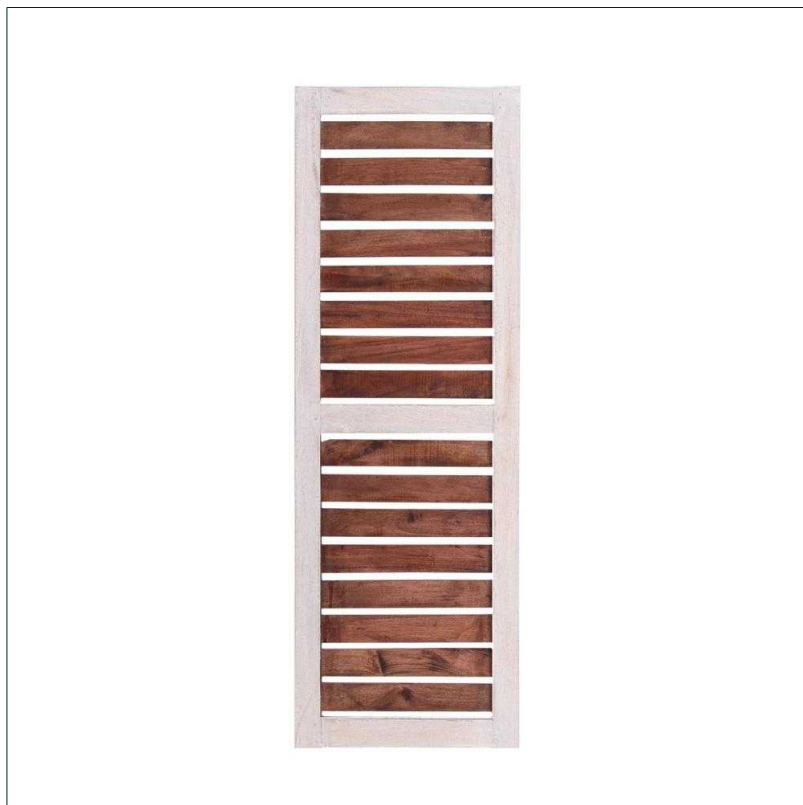

Ref. 24327 MATERA WALL ART

COMPOSITION

Mahogany wood

DIMENSIONS

Measurements (length x width x height):
40 x 3 x 122 cm.

Weight:
4,3 kg.

Not Included:
Wall hanging system.

Packaging	Type	Units/Box	Content	Volume	Length	Wide	High	Weigth (Kg)
	CARTON	1	PRODUCT	0.03	43	06	1.25	5,1
	CARTON	1	PRODUCT	0.03	43	06	1.25	0,8