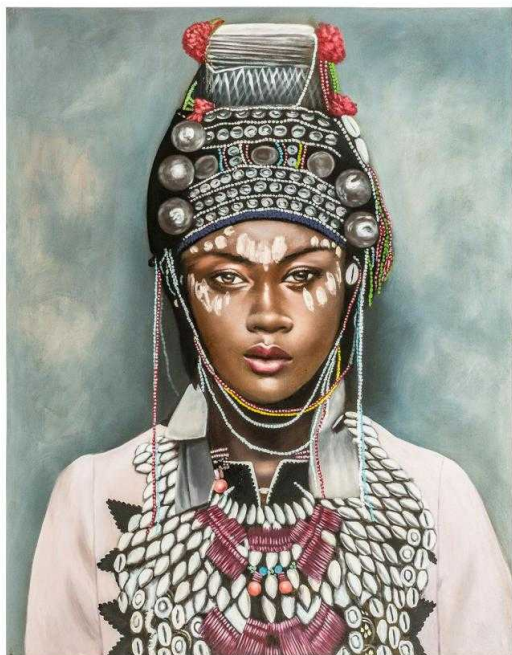

Ref. 31035 AKRAM CANVAS

COMPOSITION

Canvas combined with pine wood.

DIMENSIONS

Measurements (length x width x height):
120 x 4 x 160 cm.

Weight:
3,9 kg.

<u>Packaging</u>	Type	Units/Box	Content	Volume	Length	Wide	High	Weigth (Kg)
	CARTON	1	PRODUCT	0.1186	1.22	06	1.62	4,6