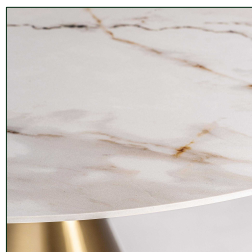

Packaging	Type	Units/Box	Content	Volume	Length	Wide	High	Weigth (Kg)
	CARTON	1		0.338	65	65	80	25,1
	CARTON	1		0.2421	1.31	1.32	14	44,2