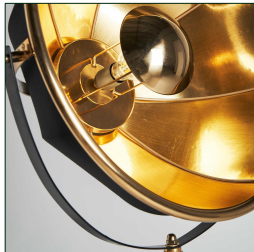

FLOOR LAMP

COMPOSITION

Iron

DIMENSIONS

Measurements (length x width x height):
73 x 64 x 169 cm.

Weight:
6,4 kg.

Bulb base:
E27

Wattage:
40W

Number of bulbs:
1

Liftable to 192 cm.

Lampshade size:
58x58x25 cm.

Cable length:
330 cm.

Switch distance:
220 cm.

Voltage: 220-240 vv.

Detachable parts:
pantalla

Not Included:
bulb.