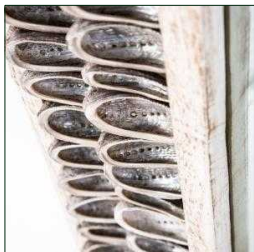

Ref. 21147 BAHIRI MIRROR

COMPOSITION

Rope combined with shell and mirror.

DIMENSIONS

Measurements (length x width x height):
80 x 6 x 100 cm.

Weight:
12,8 kg.

Frame:
18,5 cm.

Mirror size:
41,5X61,5 cm.

Anchor mode:
pletina tornillo

Hanging position:
Vertical

Cleaning instructions:

Mirror part: Wipe with a cloth dampened with lukewarm water. Metal part: Wipe with a cloth dampened with soap and water and dry with a cotton cloth. Wood part: Wipe with a synthetic cloth and a mixture of warm water and mild soap (for painted wood use cold water). Dry with a cotton cloth. If the wood is varnished, add a small spoonful of vinegar to restore its shine.