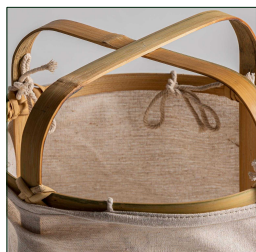

Packaging	Type	Units/Box	Content	Volume	Length	Wide	High	Weigth (Kg)
	CARTON	1	PRODUCT	0.025	26	26	37	0,9