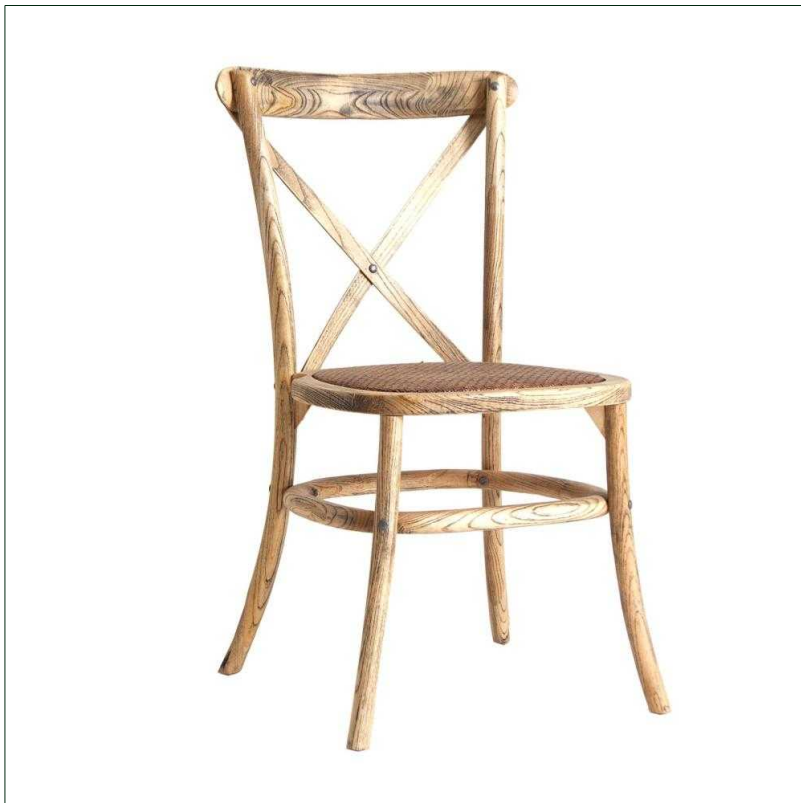

Ref. 20798 CHAIR LANDAS

COMPOSITION

Elm wood combined with rattan.

DIMENSIONS

Measurements (length x width x height):  
50 x 51 x 88 cm.

Weight:  
4,2 kg.

Legs dimensions:  
3X3X43 cm.

Seat size:  
45X42 cm.

Height floor to seat:  
47 cm.

Backrest size:  
39X46 cm.

Supported Weight:  
110 kg.

Packaging	Type	Units/Box	Content	Volume	Length	Wide	High	Weigth (Kg)
	CARTON	1	PRODUCT	0.2974	54	54	1.02	6,3