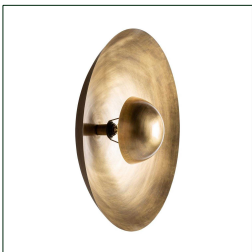

Packaging	Type	Units/Box	Content	Volume	Length	Wide	High	Weigth (Kg)
	CARTON	1	PRODUCT	0.1518	74	27	76	7,8