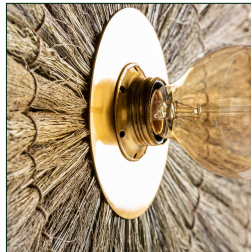

Packaging	Type	Units/Box	Content	Volume	Length	Wide	High	Weigth (Kg)
	CARTON	1	PRODUCT	0.048	55	16	55	2,3