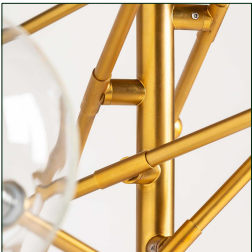

BOLA CEILING LAMP

COMPOSITION

Iron combined with glass.

DIMENSIONS

Measurements (length x width x height):
5756 x 46 x 125 cm.

Weight:
3,9 kg.

Bulb base:
E14

Wattage:
25W

Number of bulbs:
7

Lampshade size:
15 cm.

Trim size:
13X13X2

Cable length:
10 cm.

Voltage: 220-240V, 50-60HZv.

Detachable parts:
structure, pantalla

Packaging	Type	Units/Box	Content	Volume	Length	Wide	High	Weigth (Kg)
	CARTON	1		0.0425	59	30	24	1,7
	CAJA	1	PANTALLAS	0.0756	72	42	25	4,2