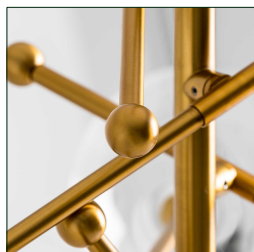

Trim size:  
14X14X4

Cable length:  
30 cm.

Switch distance:  
tubo hierro 80 cm.

Voltage: 220-240V, 50-60HZv.

Detachable parts:  
structure, glass

Included:  
Bulbs.

Packaging	Type	Units/Box	Content	Volume	Length	Wide	High	Weigth (Kg)
	CARTON	1		0.082	69	48	25	0,8
	CAJA	1	LÁMPARA	0.018	92	14	14	3,5