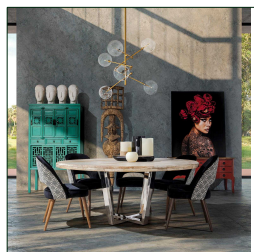

Packaging	Type	Units/Box	Content	Volume	Length	Wide	High	Weigth (Kg)
	CARTON	1		0.082	69	48	25	0,8
	CAJA	1	LÁMPARA	0.018	92	14	14	3,5