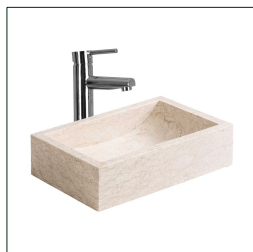

Packaging	Type	Units/Box	Content	Volume	Length	Wide	High	Weigth (Kg)
	WOOD	1	PRODUCT	0.0584	57	41	25	36,3
	CAJA	1	PRODUCTO	0.068	60	42	27	37,8