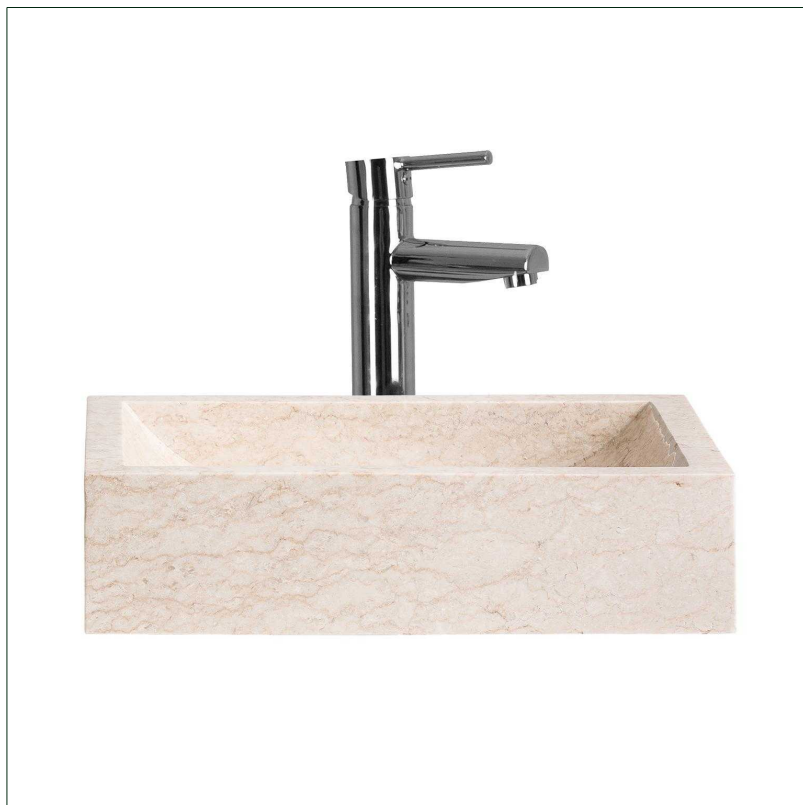

HAUMEA WASHBASIN

COMPOSITION

Stone

DIMENSIONS

Measurements (length x width x height):
50 x 35 x 12 cm.

Weight:
33,2 kg.

Sink depth:
80 mm.

Drainage diameter:
40 mm.