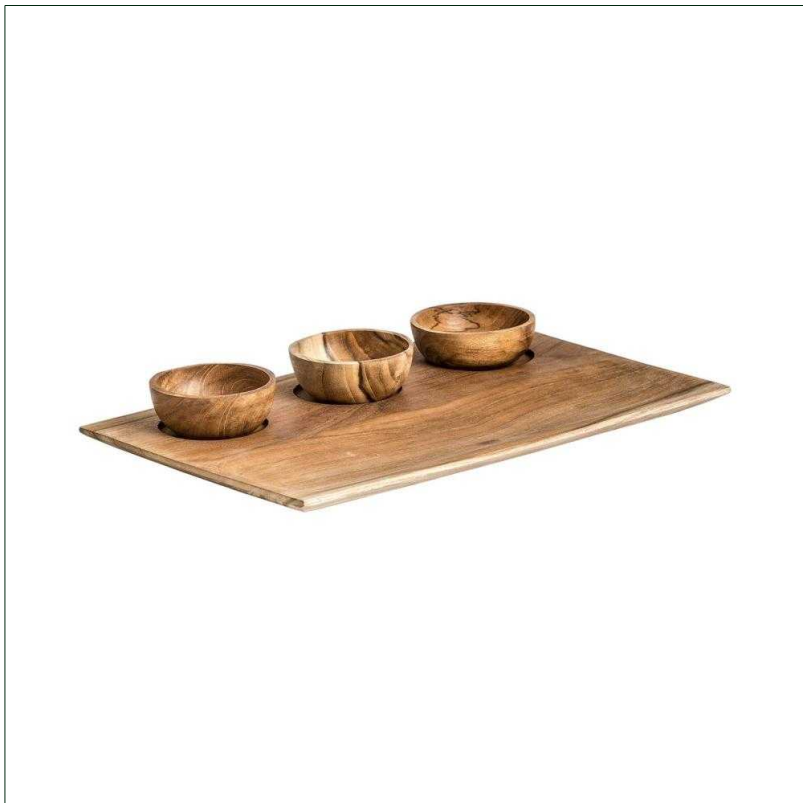

Ref. 25637 IKUAH TRAY (SET OF 4)

COMPOSITION

Teak wood

Artisanal hand made. Differences in shades, tones or certain imperfections (knots, marks, cracks) are considered as a added value that makes this piece as unique.

DIMENSIONS

Measurements (length x width x height):
30 x 20 x 5 cm.

Weight:
0,5 kg.

Packaging	Type	Units/Box	Content	Volume	Length	Wide	High	Weigth (Kg)
	CARTON	1	PRODUCT	0.0042	32	22	06	1,0