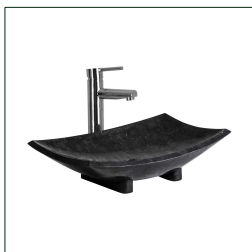

Packaging	Type	Units/Box	Content	Volume	Length	Wide	High	Weigth (Kg)
	CARTON	1		0.0754	67	45	25	20,8