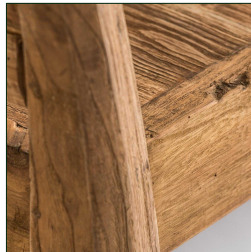

Packaging	Type	Units/Box	Content	Volume	Length	Wide	High	Weigth (Kg)
	WRAPPED	1	PRODUCT	1.0838	2.15	71	71	38,0
	CAJA	1	BANCO	1.2375	2.20	75	75	40,0