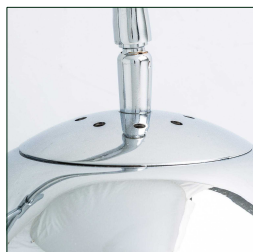

Packaging	Type	Units/Box	Content	Volume	Length	Wide	High	Weigth (Kg)
	CARTON	1	PRODUCT	0.0897	50	26	69	7,1