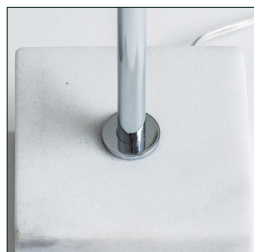

Packaging	Type	Units/Box	Content	Volume	Length	Wide	High	Weigth (Kg)
	CARTON	1	PRODUCT	0.0897	50	26	69	7,1