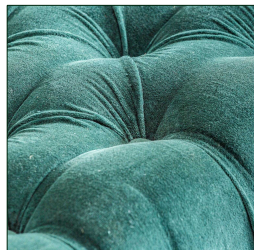

Packaging	Type	Units/Box	Content	Volume	Length	Wide	High	Weigth (Kg)
	CARTON	1	PRODUCT	0.5077	1.57	66	49	29,0