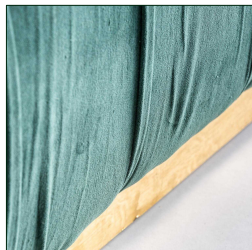

Packaging	Type	Units/Box	Content	Volume	Length	Wide	High	Weigth (Kg)
	CARTON	1	PRODUCT	0.5077	1.57	66	49	29,0