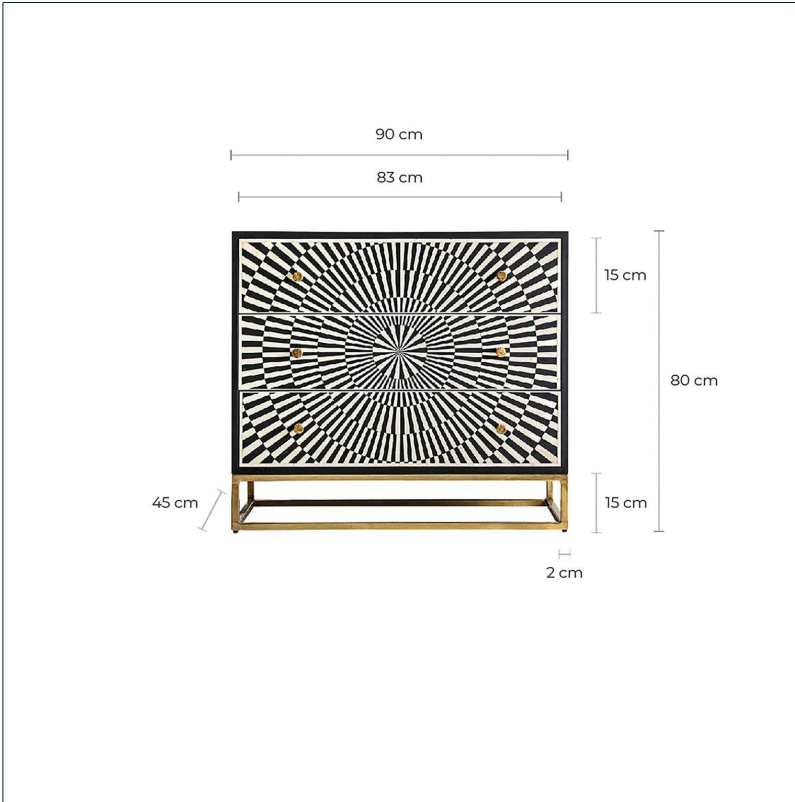

RUST CHEST OF DRAWERS

COMPOSITION

Iron combined with mdf and bone.

DIMENSIONS

Measurements (length x width x height):
90 x 45 x 81 cm.

Weight:
50,4 kg.

Number of drawers:
3

Interior drawers:
83X34X14 cm.

Legs dimensions:
2X2X16 cm.

Board thickness:
1,6 cm.

Supported Weight:
75 kg.

Included:
Wall hanging system, Wall hanging system.

Packaging	Type	Units/Box	Content	Volume	Length	Wide	High	Weigth (Kg)
	CARTON	1	PRODUCT	0.516	1.03	58	92	62,2