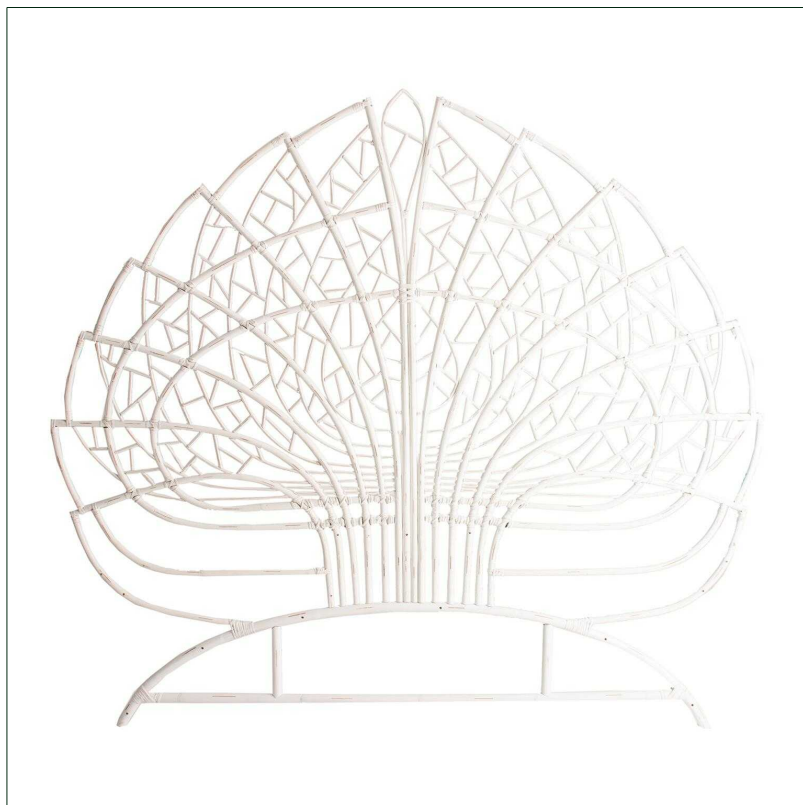

RANDA HEADBOARD

COMPOSITION

Rattan

DIMENSIONS

Measurements (length x width x height):
197 x 3 x 177 cm.

Weight:
8,5 kg.

Legs dimensions:
3X3X18 cm.

Not Included:
Wall hanging system, Banco.