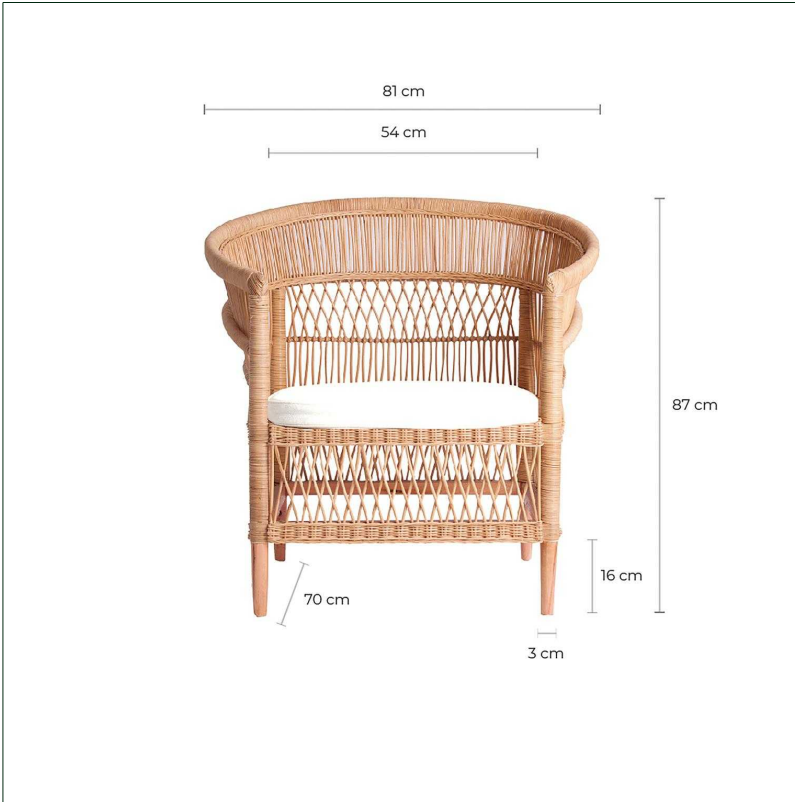

ELNA ARMCHAIR

COMPOSITION

Rattan combined with cotton and foam.

DIMENSIONS

Measurements (length x width x height):
84 x 67 x 87 cm.

Weight:
10,2 kg.

Legs dimensions:
4X4X15 cm.

Seat size:
65X59X6 cm.

Height floor to seat:
48 cm.

Height floor to armrest:
77 cm.

Backrest size:
55X3X40 cm.

Supported Weight:
130 kg.

Number of seats:
1

Included:
Cushion.

Cleaning instructions:
Clean with a wet cloth with mild soap and watter