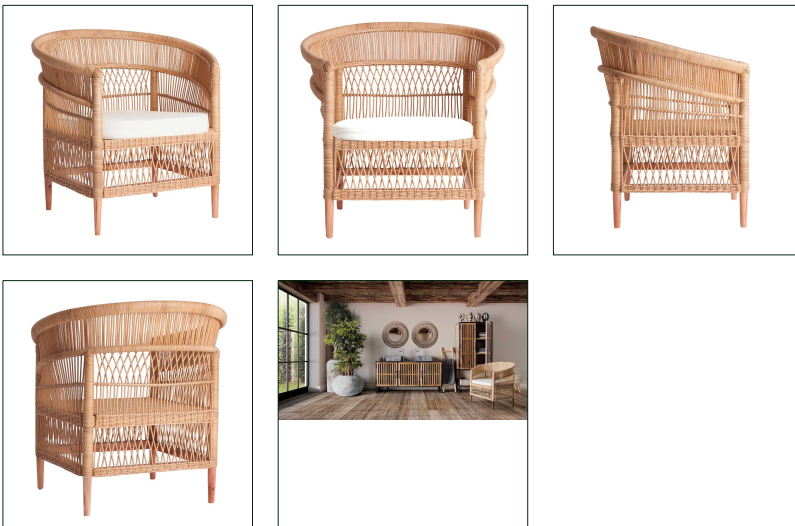

ELNA ARMCHAIR

COMPOSITION

Rattan combined with cotton and foam.

DIMENSIONS

Measurements (length x width x height):
84 x 67 x 87 cm.

Weight:
10,2 kg.

Legs dimensions:
4X4X15 cm.

Seat size:
65X59X6 cm.

Height floor to seat:
48 cm.

Height floor to armrest:
77 cm.

Backrest size:
55X3X40 cm.

Supported Weight:
130 kg.

Number of seats:
1

Included:
Cushion.

Cleaning instructions:
Clean with a wet cloth with mild soap and watter