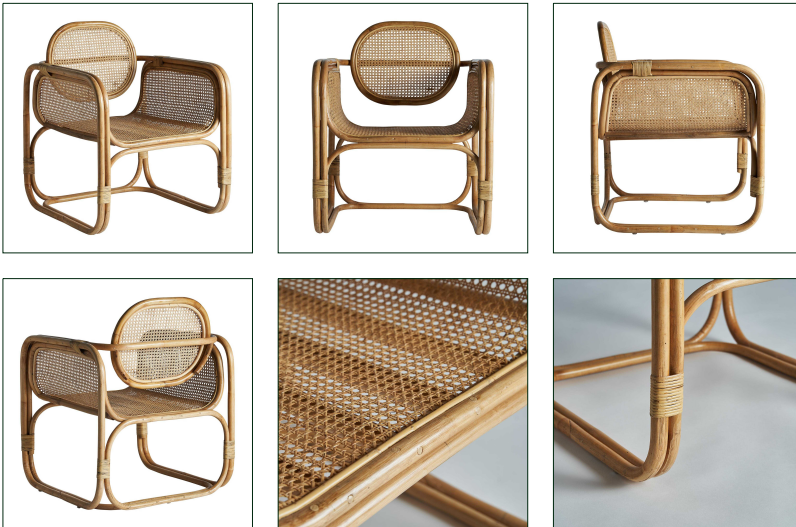

ARMCHAIR ISILI

COMPOSITION

Rattan

DIMENSIONS

Measurements (length x width x height):
69 x 70 x 86 cm.

Weight:
7,1 kg.

Legs dimensions:
6X3X37 cm.

Seat size:
52X58x6 cm.

Height floor to seat:
41 cm.

Height floor to armrest:
71 cm.

Backrest size:
48X3x42 cm.

Supported Weight:
120 kg.

Number of seats:
1

Packaging	Type	Units/Box	Content	Volume	Length	Wide	High	Weigth (Kg)
	CARTON	1		0.4836	73	72	92	11,0