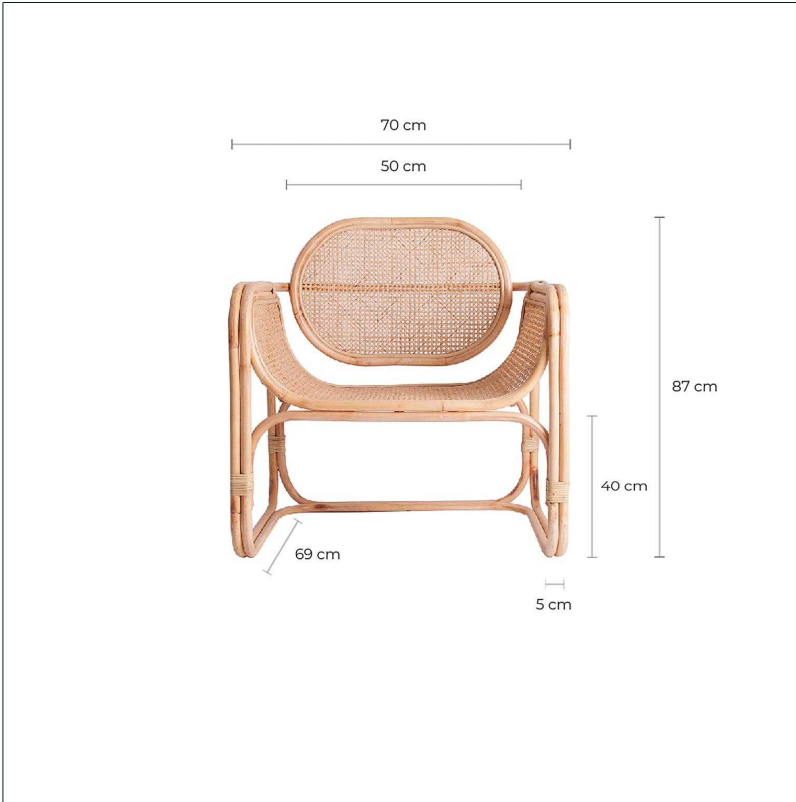

ARMCHAIR ISILI

COMPOSITION

Rattan

DIMENSIONS

Measurements (length x width x height):
69 x 70 x 86 cm.

Weight:
7,1 kg.

Legs dimensions:
6X3X37 cm.

Seat size:
52X58x6 cm.

Height floor to seat:
41 cm.

Height floor to armrest:
71 cm.

Backrest size:
48X3x42 cm.

Supported Weight:
120 kg.

Number of seats:
1

Packaging	Type	Units/Box	Content	Volume	Length	Wide	High	Weigth (Kg)
	CARTON	1		0.4836	73	72	92	11,0