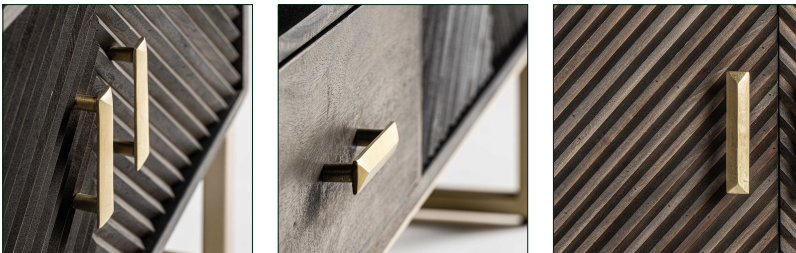

Packaging	Type	Units/Box	Content	Volume	Length	Wide	High	Weigth (Kg)
	CARTON	1	PRODUCT	0.8324	2.10	54	74	65,0