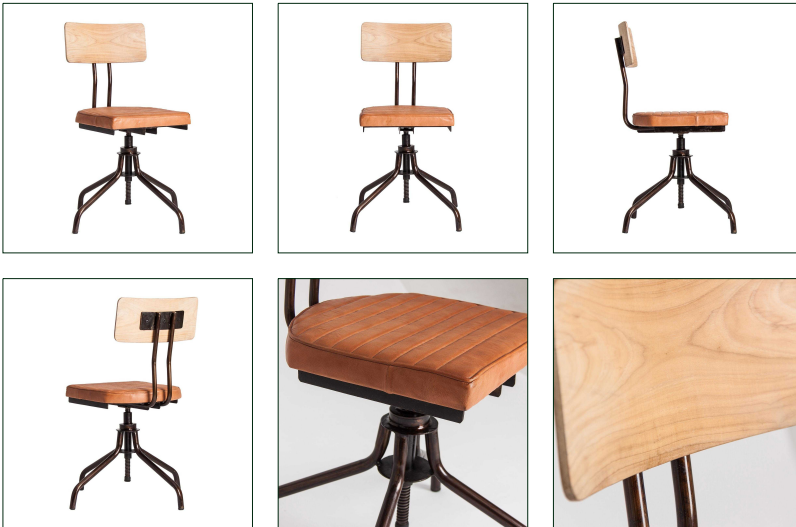

Packaging	Type	Units/Box	Content	Volume	Length	Wide	High	Weigth (Kg)
	CARTON	2	PRODUCT	0.4903	70	68	1.03	26,0