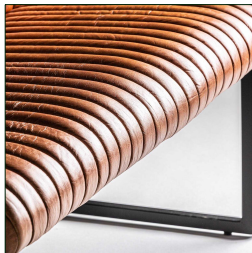

BAR CHADRON SOFA

COMPOSITION

Iron combined with leather.

DIMENSIONS

Measurements (length x width x height):
124 x 65 x 90 cm.

Weight:
28,5 kg.

Legs dimensions:
2.5X2.5X37 cm.

Seat size:
118x45x8 cm.

Height floor to seat:
50 cm.

Backrest size:
118x44x8 cm.

Supported Weight:
200 kg.

Number of seats:
2

Packaging	Type	Units/Box	Content	Volume	Length	Wide	High	Weigth (Kg)
	CARTON	1	PRODUCT	0.4997	00	00	00	35,5
	CAJA	1	SOFA	0.6953	1.26	62	89	31,0