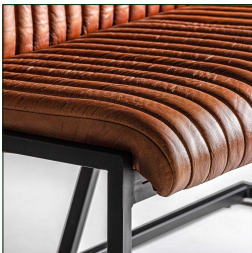

BAR CHADRON SOFA

COMPOSITION

Iron combined with leather.

DIMENSIONS

Measurements (length x width x height):
124 x 65 x 90 cm.

Weight:
28,5 kg.

Legs dimensions:
2.5X2.5X37 cm.

Seat size:
118x45x8 cm.

Height floor to seat:
50 cm.

Backrest size:
118x44x8 cm.

Supported Weight:
200 kg.

Number of seats:
2

Packaging	Type	Units/Box	Content	Volume	Length	Wide	High	Weigth (Kg)
	CARTON	1	PRODUCT	0.4997	00	00	00	35,5
	CAJA	1	SOFA	0.6953	1.26	62	89	31,0