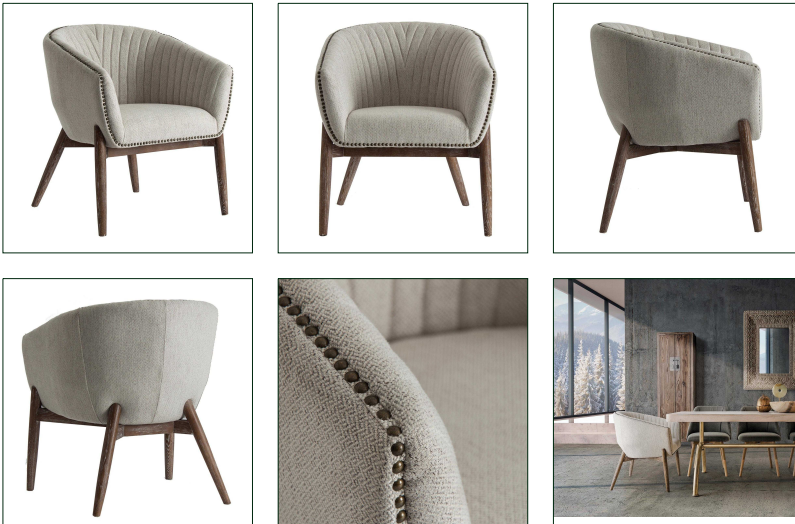

NEIVE ARMCHAIR

COMPOSITION

Firwood combined with polyester and foam.

DIMENSIONS

Measurements (length x width x height):
69 x 67 x 80 cm.

Weight:
13,4 kg.

Legs dimensions:
4X4X35 cm.

Seat size:
43x45x12 cm.

Height floor to seat:
48 cm.

Seat density:
25

Height floor to armrest:
70 cm.

Backrest size:
35x6x38 cm.

Supported Weight:
120 kg.

Number of seats:
1

Cleaning instructions:

Clean daily with a synthetic cloth. Clean with mix of cold water and mild soap. Dry with a cotton cloth. If wood is varnished you can add a small spoon of vinager to the mix in order to recover its brightness.