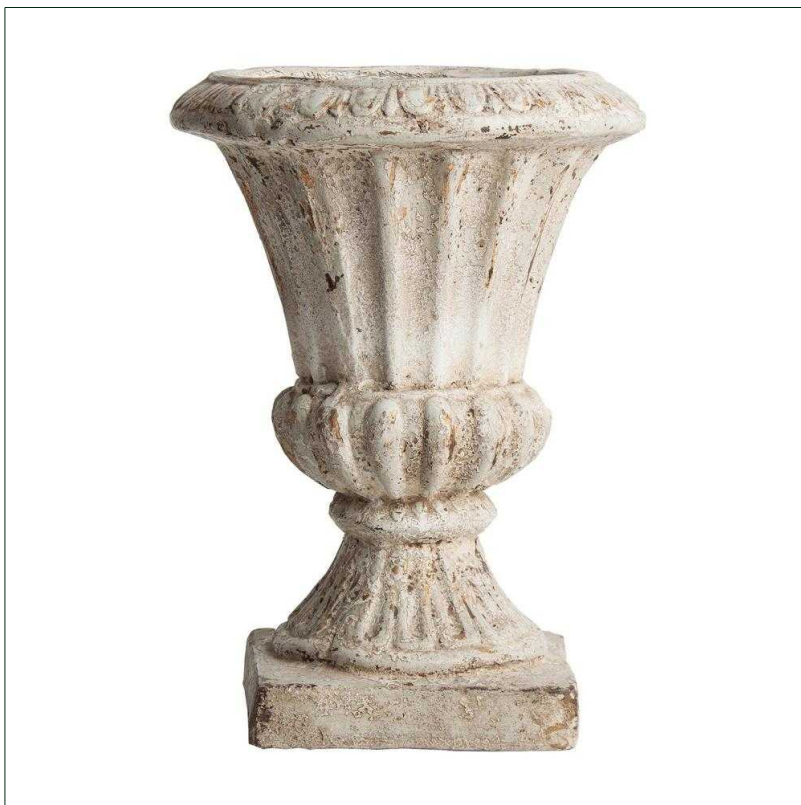

Ref. 27335 WIT VASE

COMPOSITION

Magnesium

DIMENSIONS

Measurements (length x width x height):
40 x 40 x 53 cm.

Weight:
6,7 kg.

Cleaning instructions:
Clean with cotton cloth

Packaging	Type	Units/Box	Content	Volume	Length	Wide	High	Weigth (Kg)
	CARTON	1	PRODUCT	0.11	43	43	57	7,8