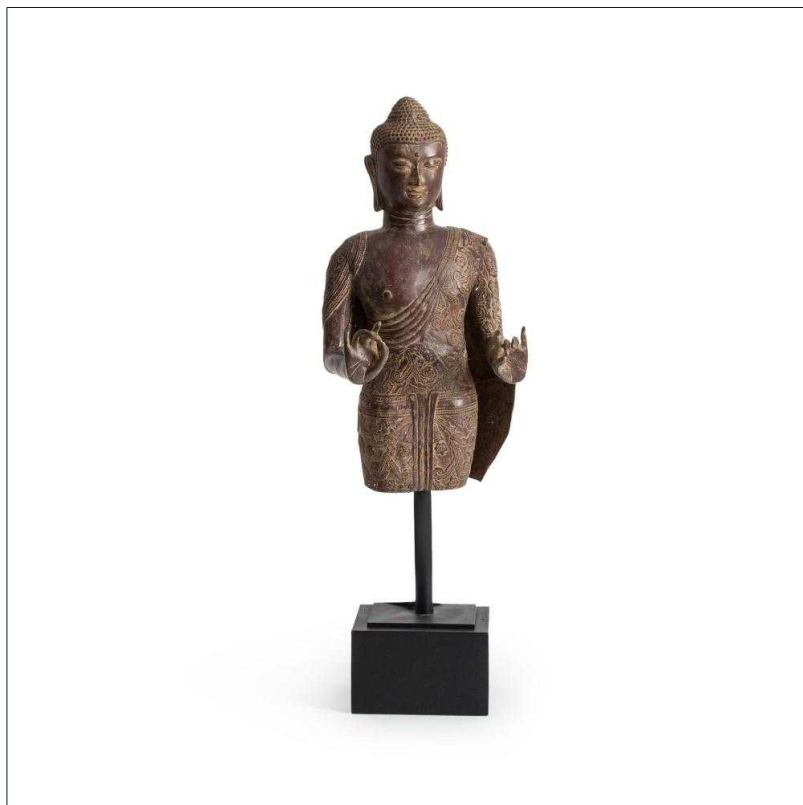

Ref. 26925 BUDHA SCULPTURE

COMPOSITION

Bronze

DIMENSIONS

Measurements (length x width x height):
35 x 35 x 110 cm.

Weight:
8,2 kg.

Packaging	Type	Units/Box	Content	Volume	Length	Wide	High	Weigth (Kg)
	CARTON	1	PRODUCT	0.1492	36	37	1.12	10,5