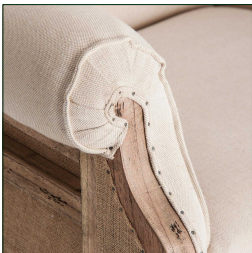

Packaging	Type	Units/Box	Content	Volume	Length	Wide	High	Weigth (Kg)
	CARTON	1		0.9108	92	90	1.10	23,0