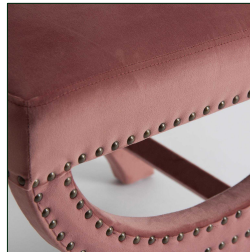

Packaging	Type	Units/Box	Content	Volume	Length	Wide	High	Weigth (Kg)
	CARTON	1	PRODUCT	0.1487	61	46	53	7,4