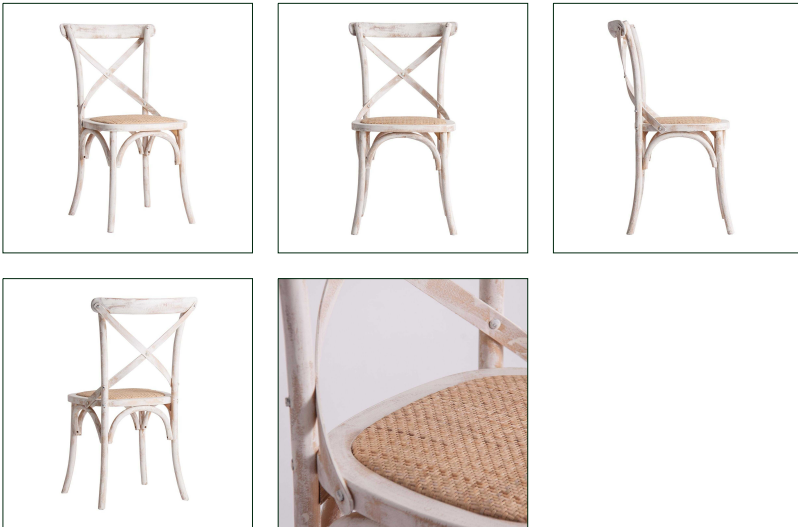

LANDAS CHAIR

COMPOSITION

Birch wood

DIMENSIONS

Measurements (length x width x height):
49 x 48 x 88 cm.

Weight:
4,2 kg.

Legs dimensions:
3X3X44 cm.

Seat size:
45x42x4 cm.

Height floor to seat:
47 cm.

Backrest size:
43x10x44 cm.

Supported Weight:
100 kg.

Cleaning instructions:

Clean daily with a synthetic cloth. Clean with mix of warm water and mild soap (for painted wood use cold water). Dry with a cotton cloth. If wood is varnished you can add a small spoon of vinegar to the mix in order to recover its brightness.